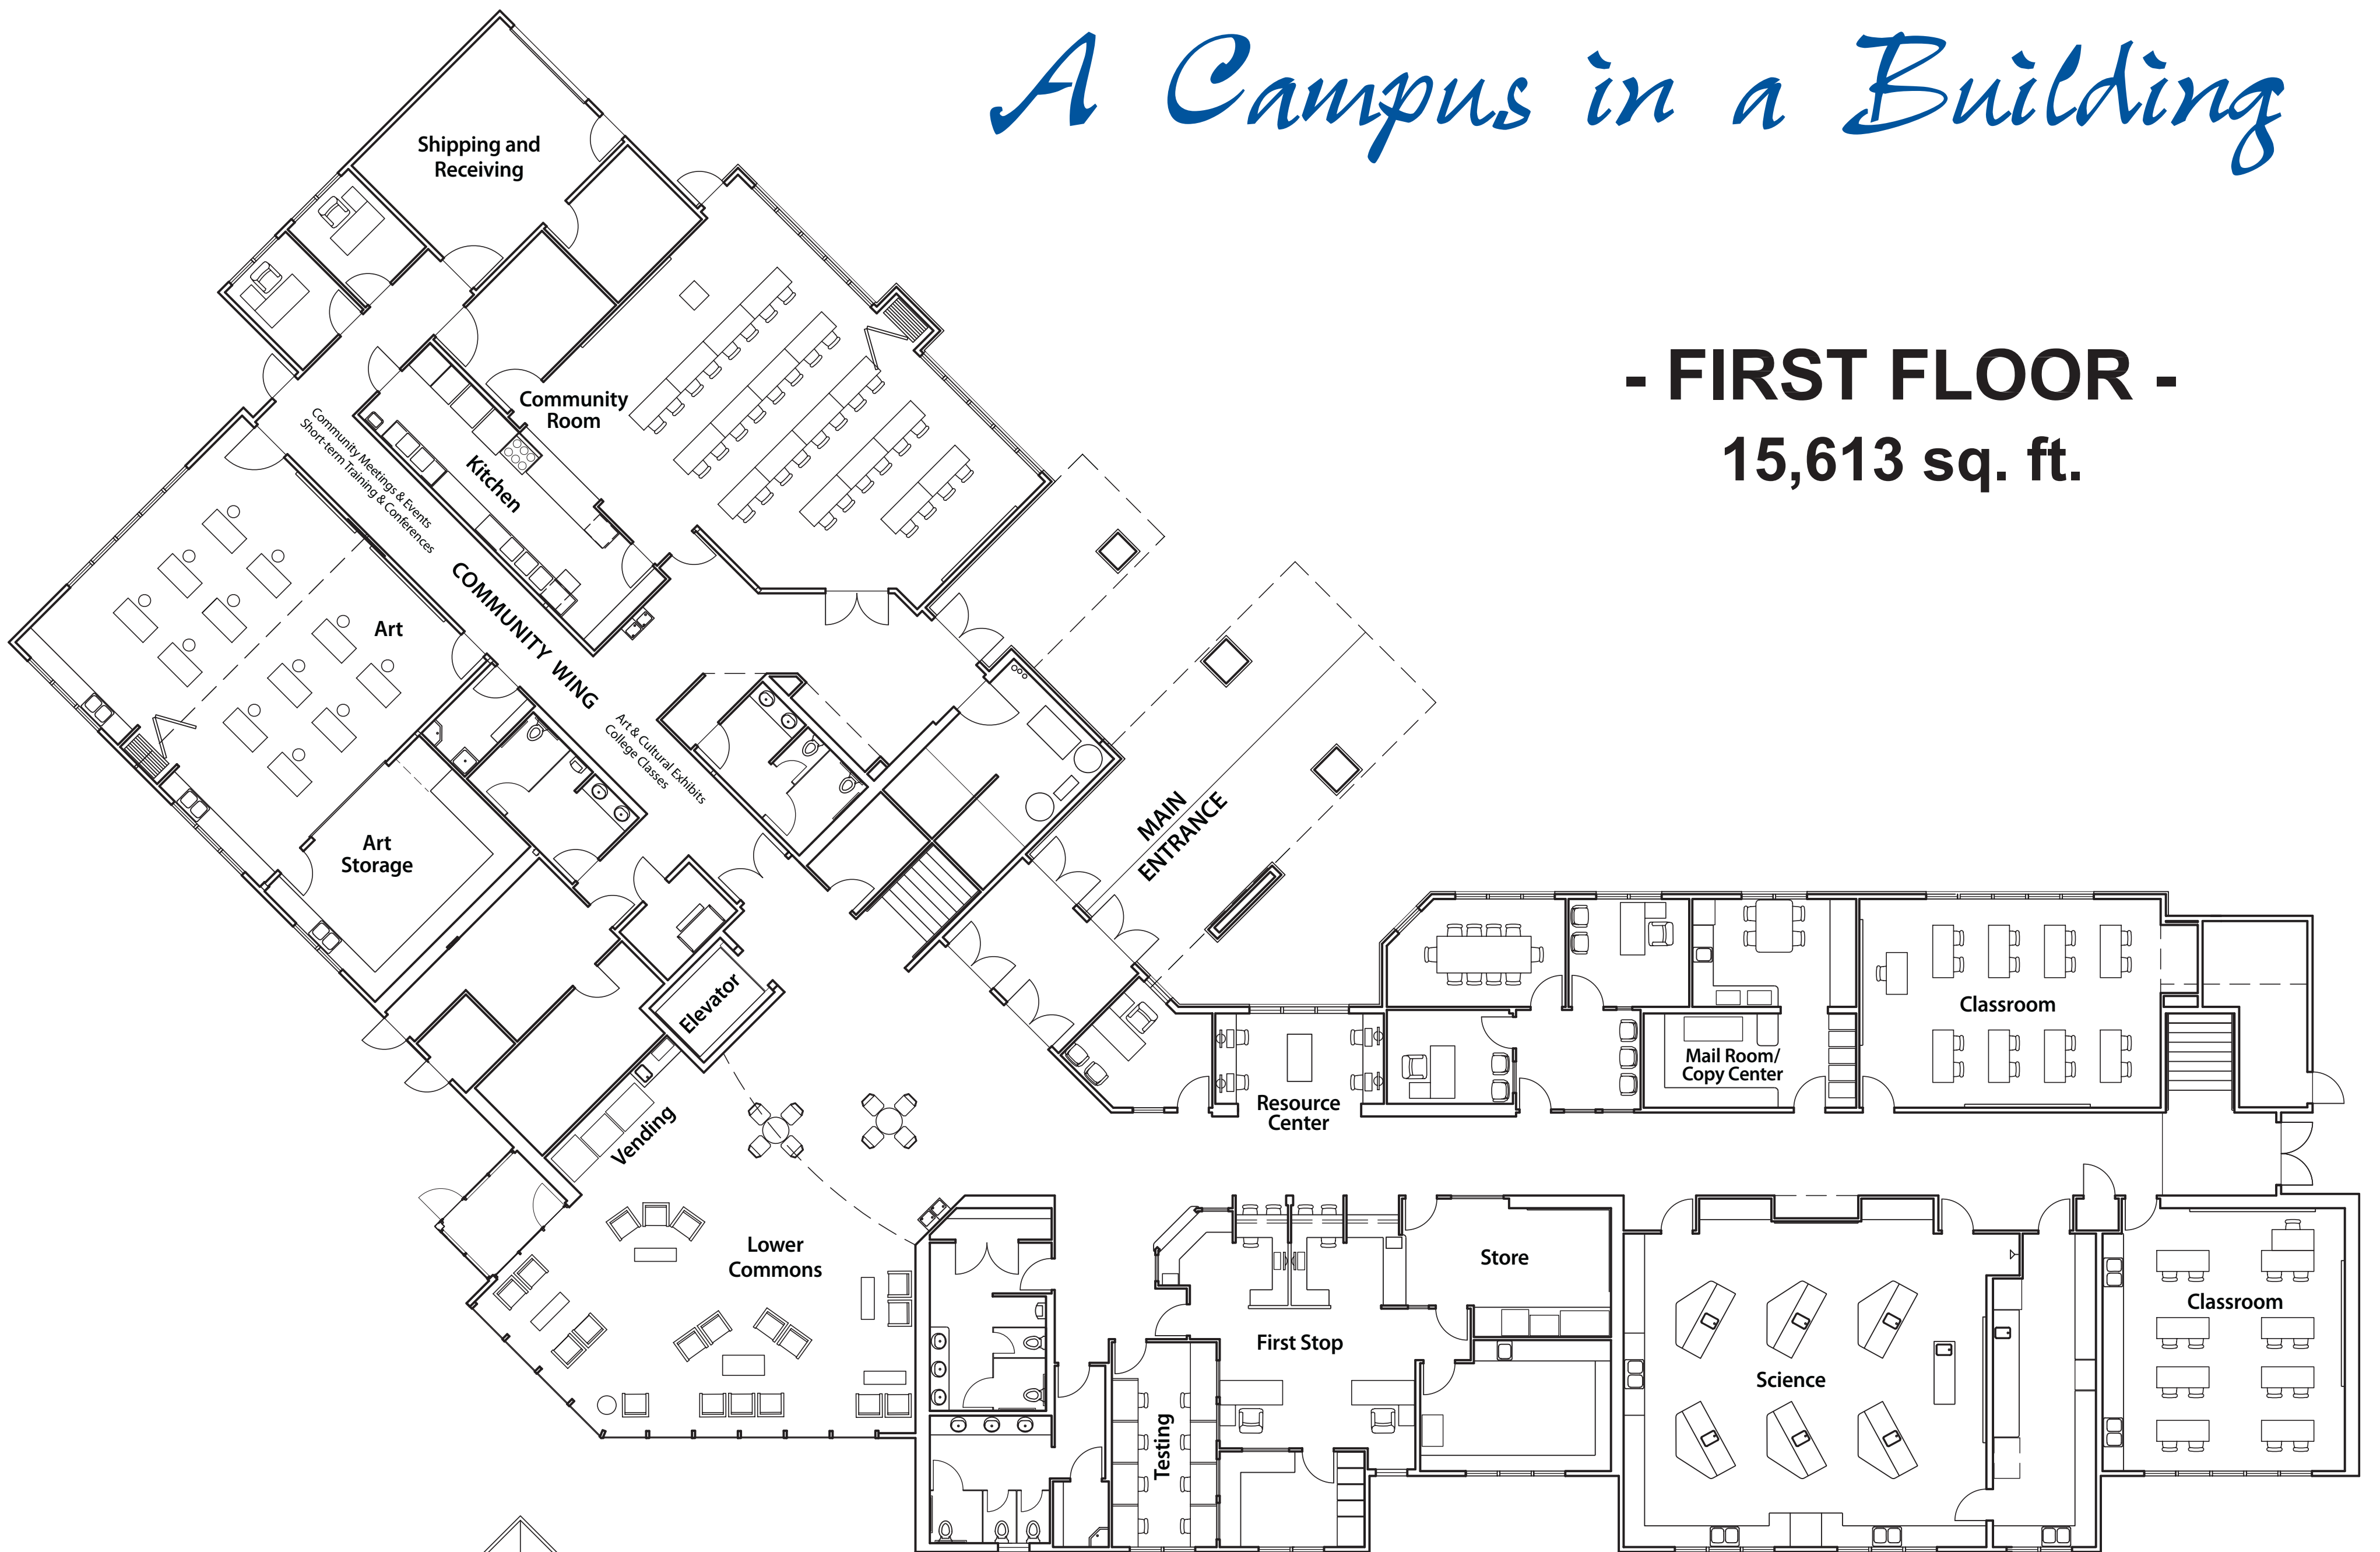

Southwestern Oregon Community College

CURRY CAMPUS

A Campus in a Building

**- FIRST FLOOR -
15,613 sq. ft.**

**- SECOND FLOOR -
9,307 sq. ft.**