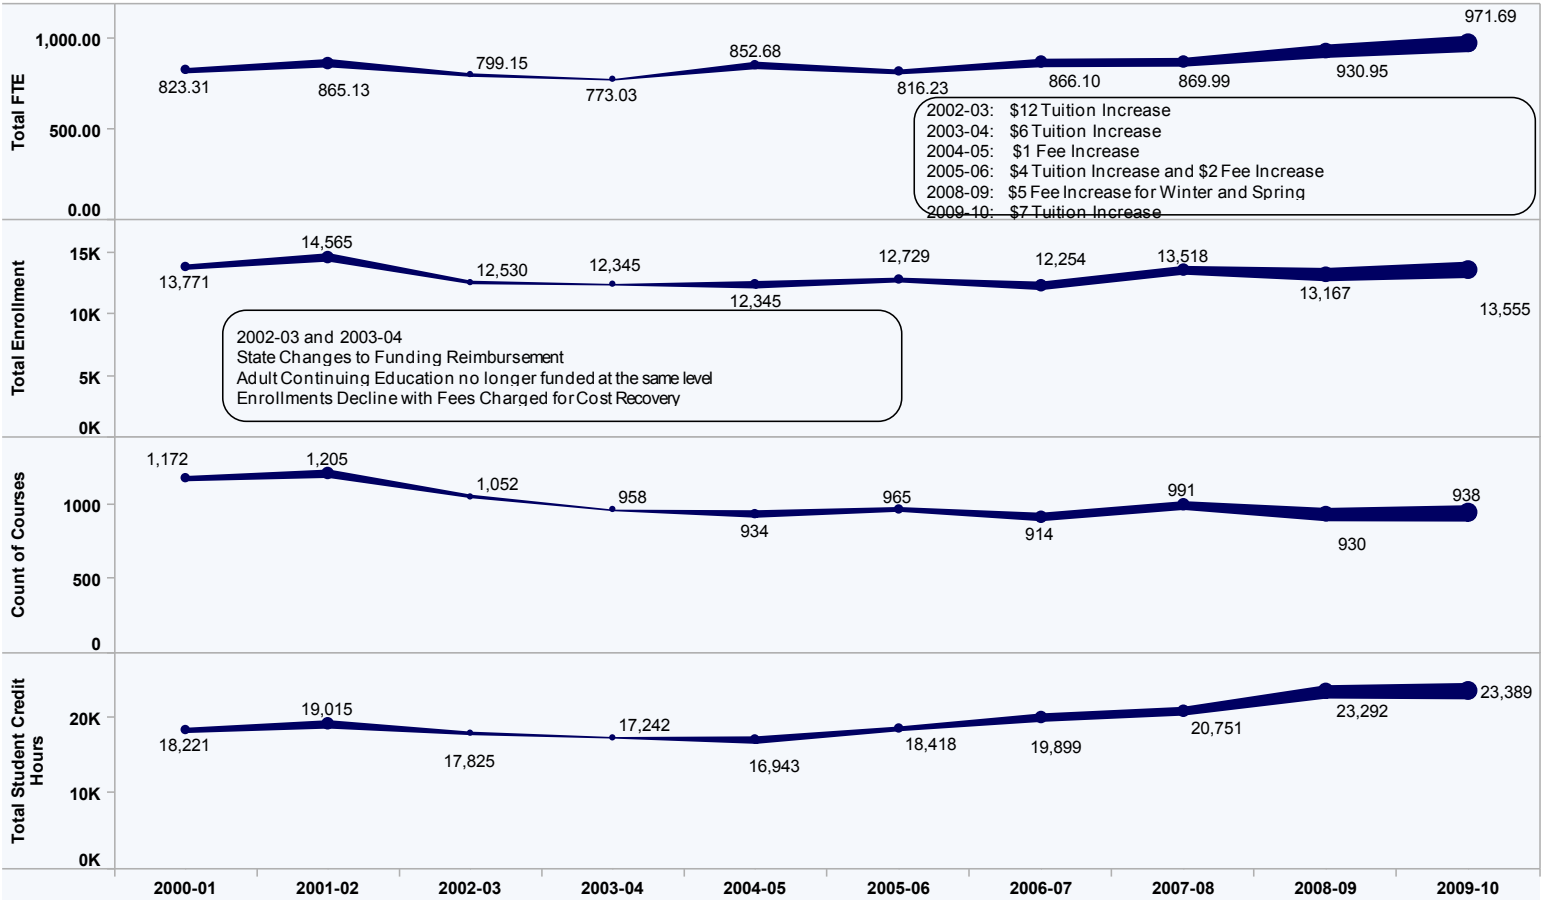

Southwestern Oregon Community College Measures of Achievement MA 7: Course FTE, Enrollment, Course Count and Credit Hours Spring

College Information

Curry County Information