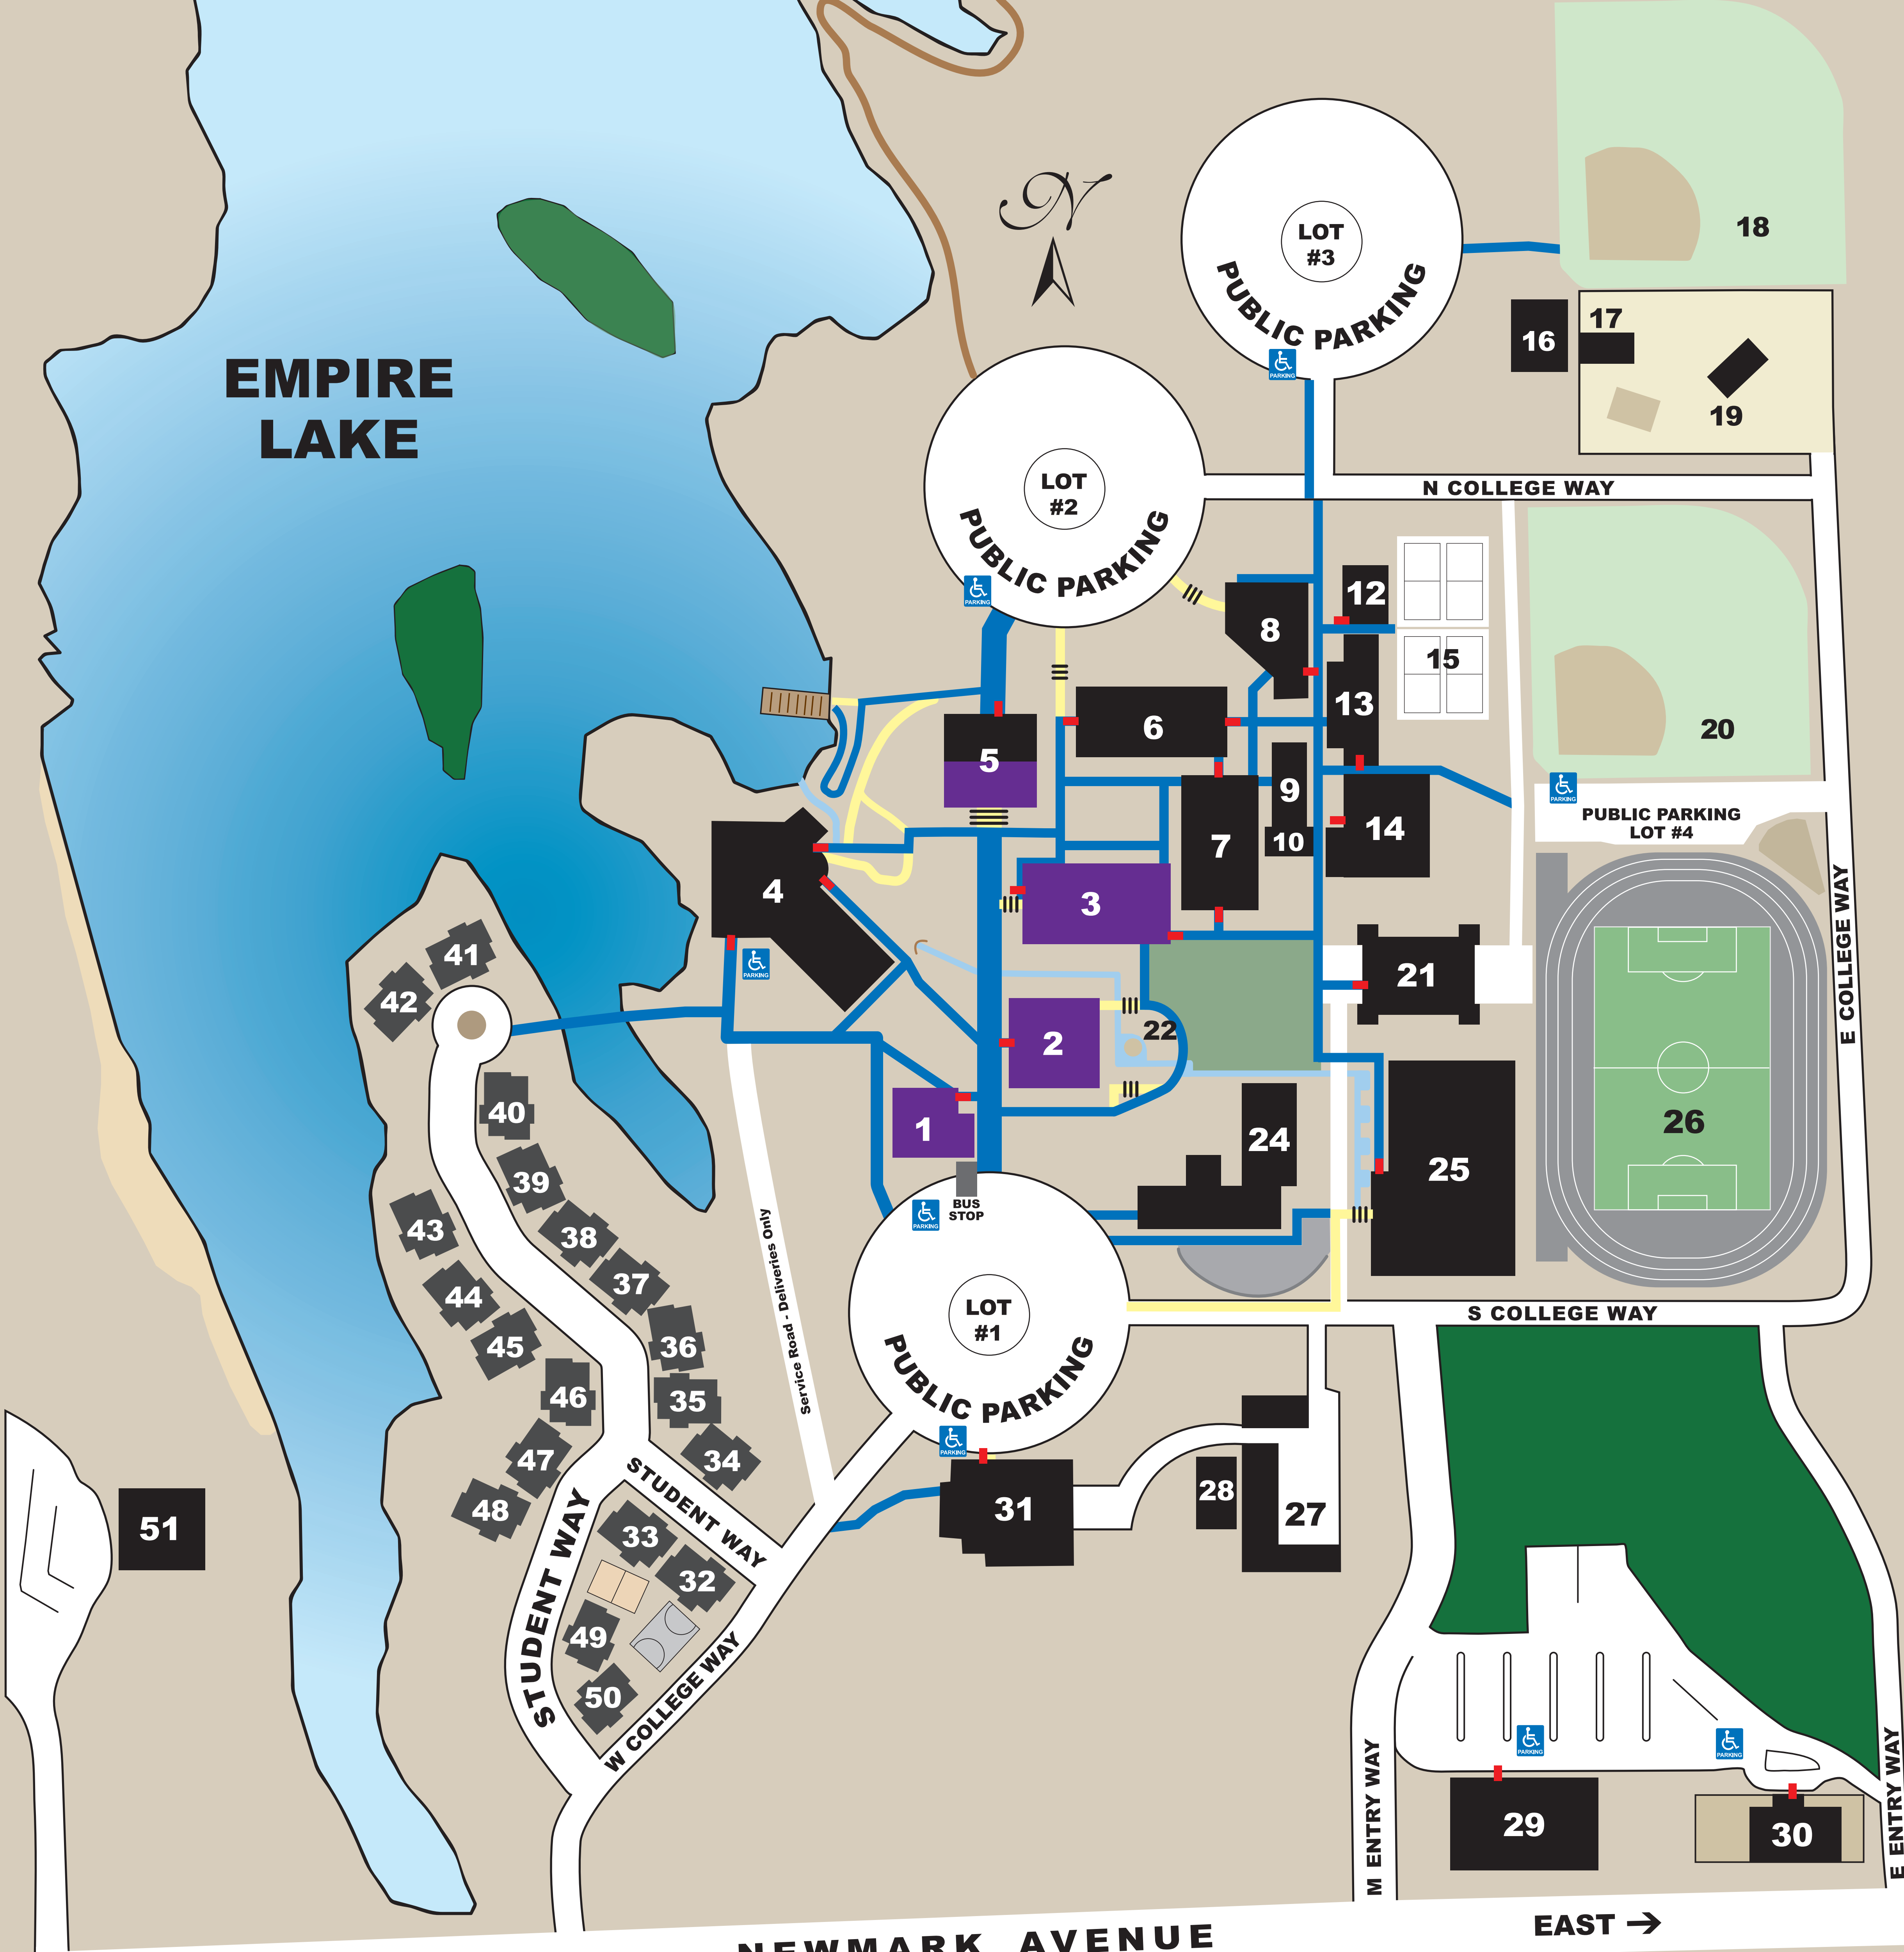

### STUDENT HOUSING

- 32. North Head
- 33. Lighthouse Depot - OFFICE
- 34. Willamette River
- 35. Warrior Rock
- 36. Desdemona Sands
- 37. Point Adams
- 38. Tillamook Rock
- 39. Cape Meares
- 40. Yaquina Head
- 41. Heceta Head
- 42. Umpqua River
- 43. Cape Arago
- 44. Coquille River
- 45. Cape Blanco
- 46. St. George Reef
- 47. Battery Point
- 48. Trinidad Head
- 49. Willapa Bay
- 50. Gray's Harbor

← WEST

NEWMARK AVENUE

EAST →