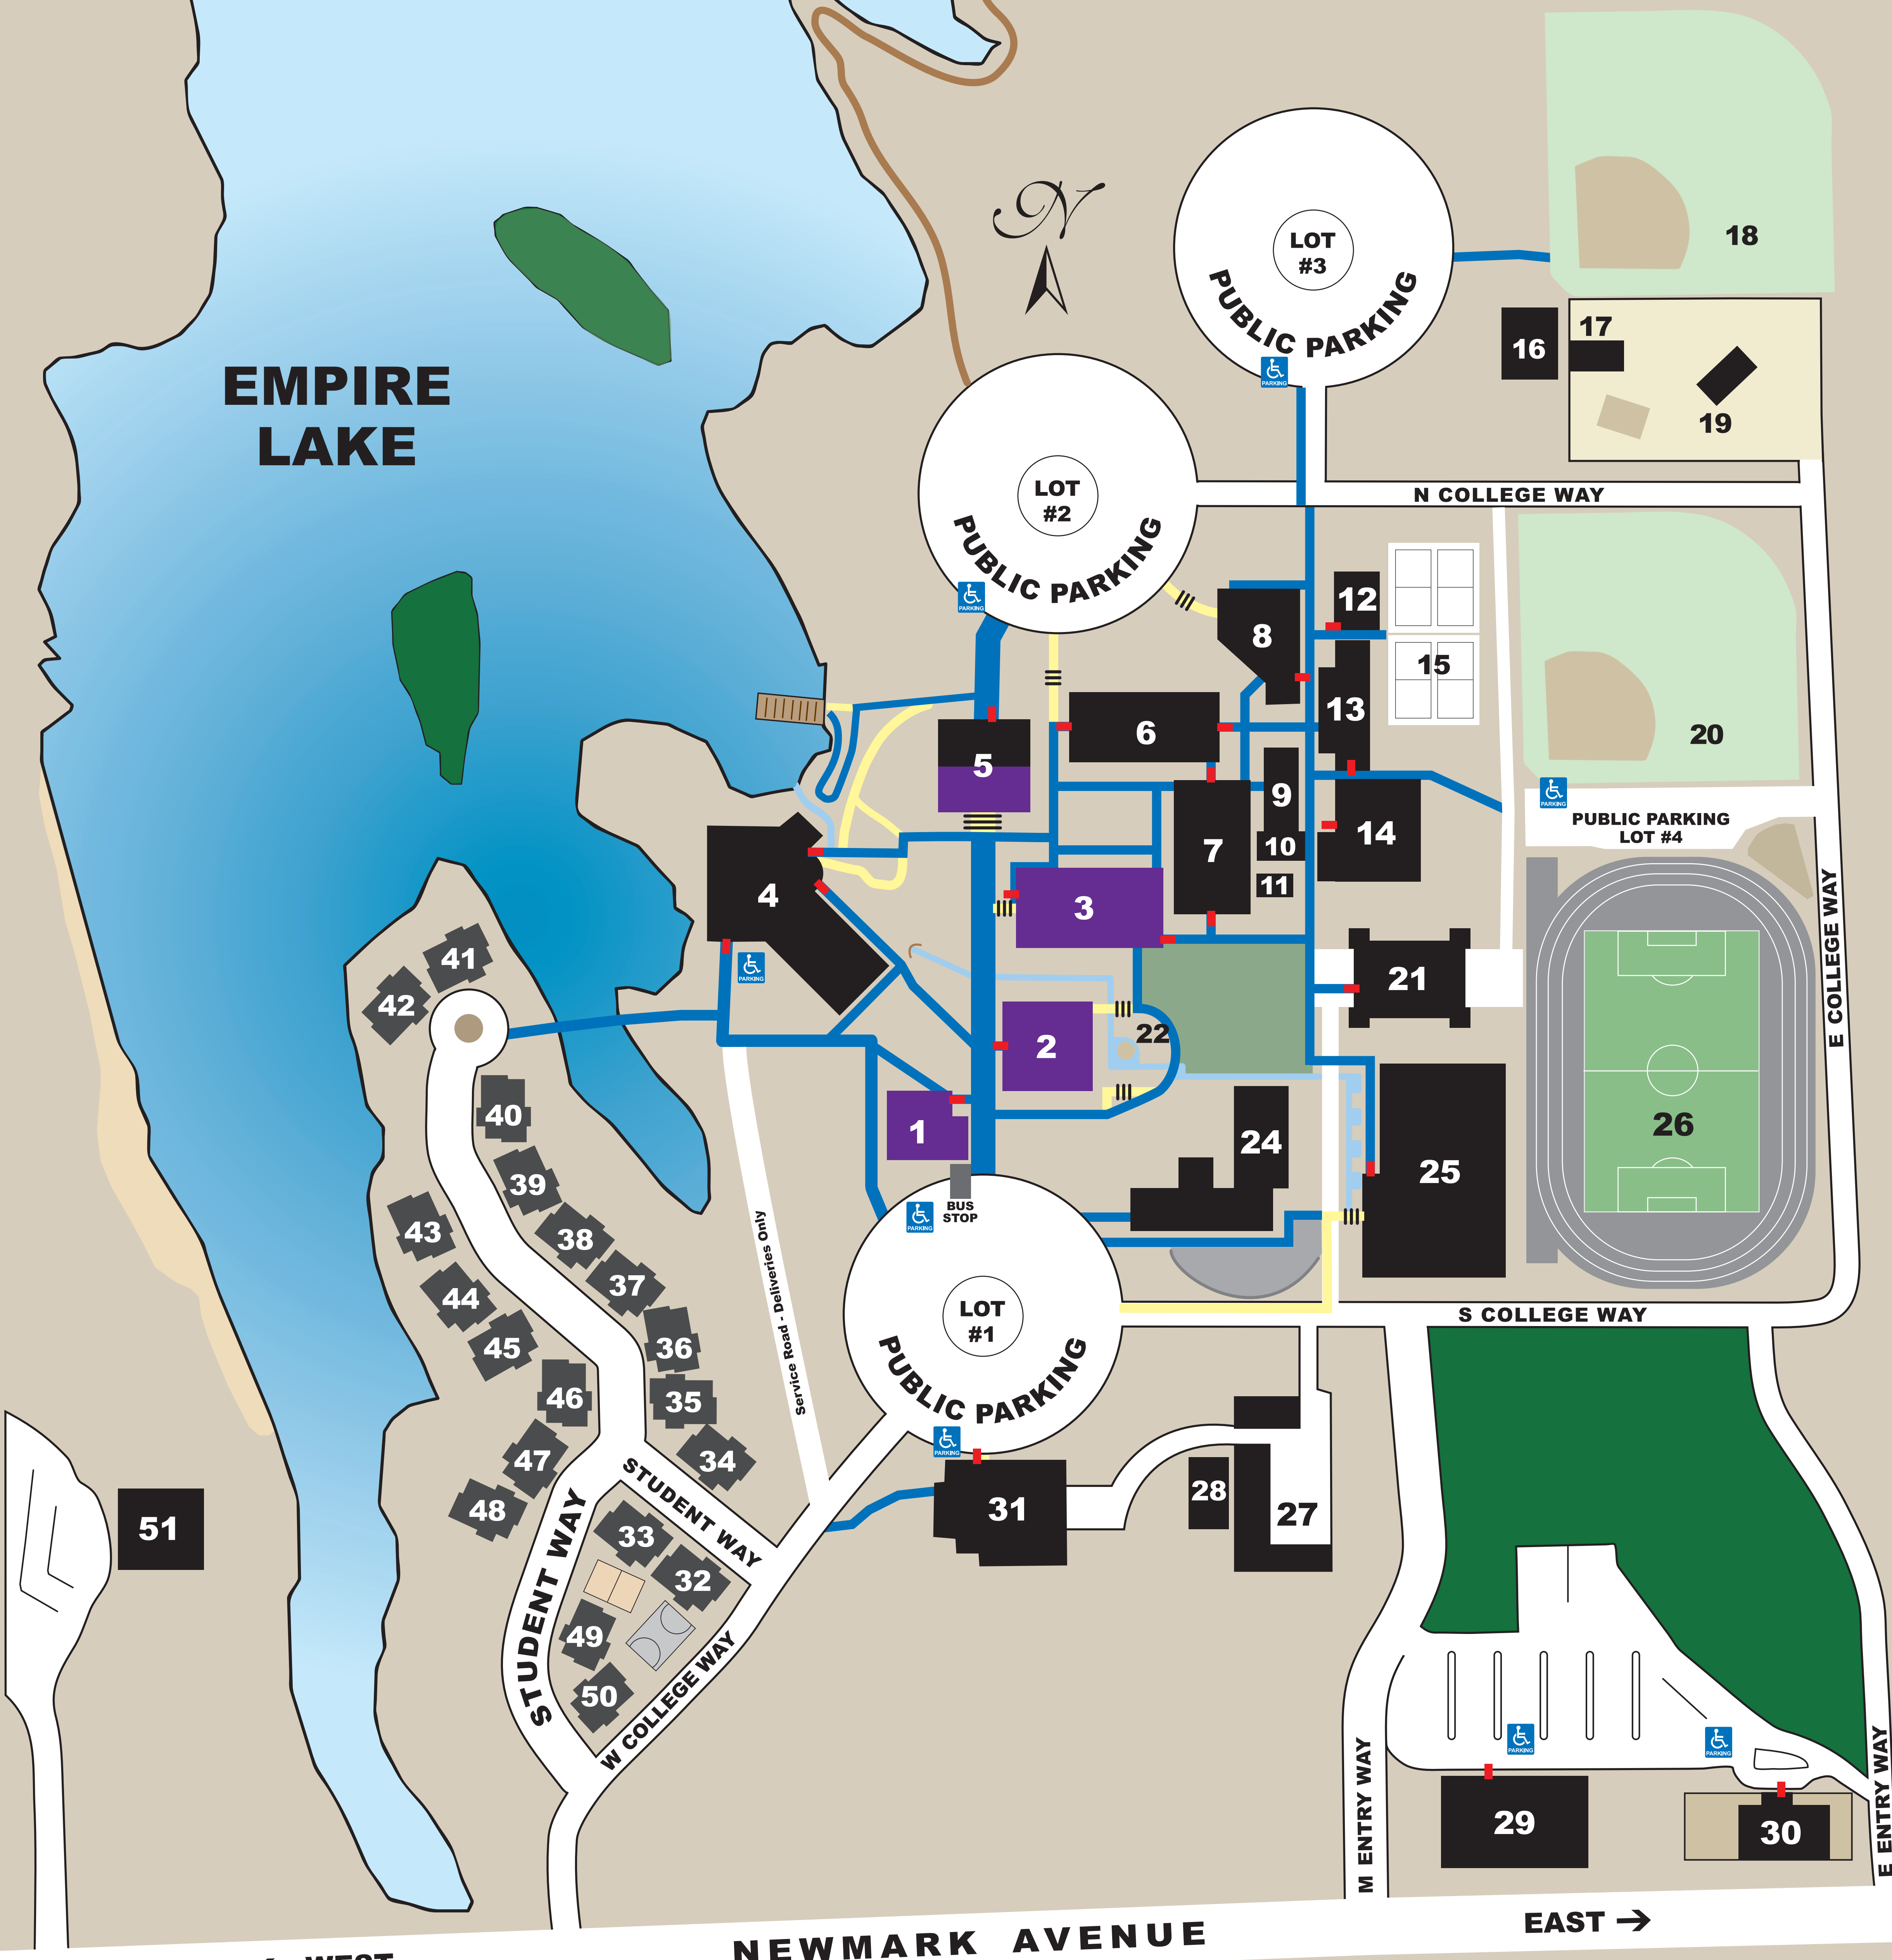

STUDENT HOUSING

- 32. North Head
- 33. Lighthouse Depot - OFFICE
- 34. Willamette River
- 35. Warrior Rock
- 36. Desdemona Sands
- 37. Point Adams
- 38. Tillamook Rock
- 39. Cape Meares
- 40. Yaquina Head
- 41. Heceta Head
- 42. Umpqua River
- 43. Cape Arago
- 44. Coquille River
- 45. Cape Blanco
- 46. St. George Reef
- 47. Battery Point
- 48. Trinidad Head
- 49. Willapa Bay
- 50. Gray's Harbor

← WEST

NEWMARK AVENUE

EAST →